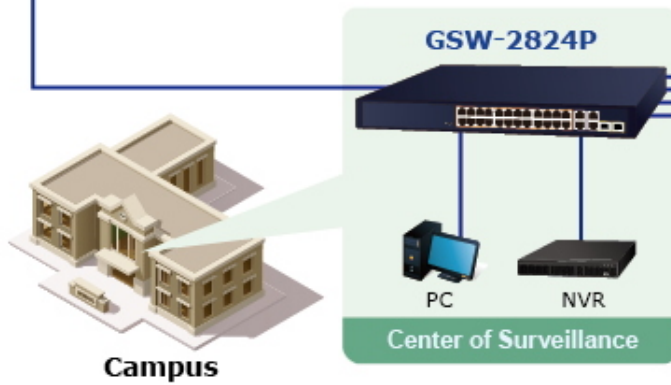

# 24 PoE IP Cameras

**GSW-2824P**

NVR

**Gigabit Uplink**

Monitoring Center

- 1000BASE-T UTP
- PoE 1000BASE-T UTP with PoE
- 1000BASE-SX/LX Fiber Optic

- 1000BASE-T UTP
- 1000BASE-T UTP with PoE
- Power Line (DC)