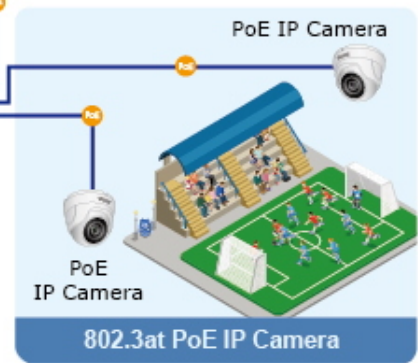

# 24 PoE IP Cameras

**GSW-2824P**

NVR

**Gigabit Uplink**

Monitoring Center

- 1000BASE-T UTP
- PoE 1000BASE-T UTP with PoE
- 1000BASE-SX/LX Fiber Optic

- 1000BASE-T UTP
- 1000BASE-T UTP with PoE
- Power Line (DC)