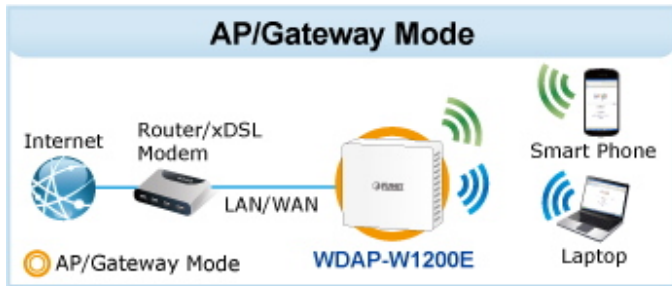

WAVE 1
SU-MIMO
 Serving one user at a time

WAVE 2
MU-MIMO
 Serving multiple users simultaneously

WDAP-W1200E Data Transmission Rates **1200Mbps**

Wi-Fi Hotel Networking

PLANET NMS Controller

(86 x 86mm box not included)

2.4GHz 802.11n 5GHz 802.11ac

Easily remove cover

to see LED indicators for port connection statuses.

 [Ostatní download](#)