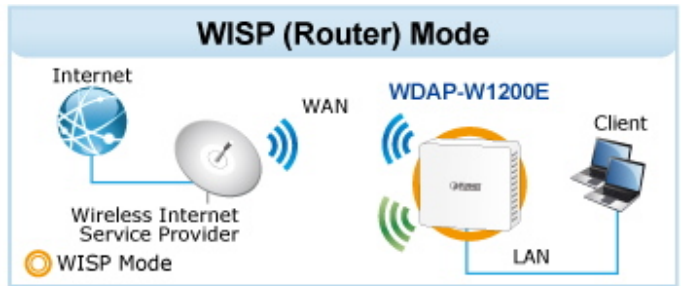

WAVE 1
SU-MIMO
 Serving one user at a time

WAVE 2
MU-MIMO
 Serving multiple users simultaneously

WDAP-W1200E Data Transmission Rates **1200Mbps**

Wi-Fi Hotel Networking

PLANET NMS Controller

(86 x 86mm box not included)

2.4GHz 802.11n 5GHz 802.11ac

Easily remove cover

to see LED indicators for port connection statuses.

 [Ostatní download](#)