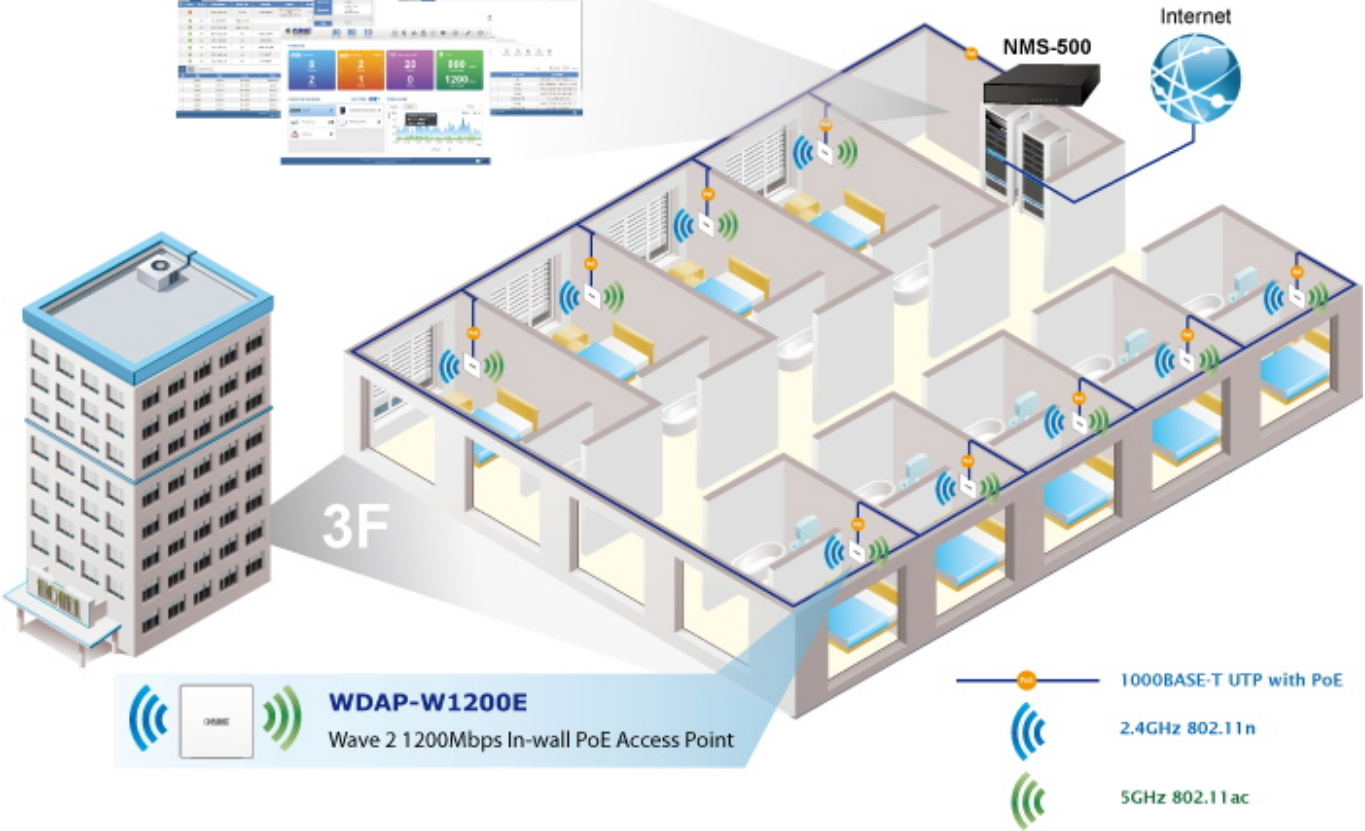

WAVE 1
SU-MIMO
 Serving one user at a time

WAVE 2
MU-MIMO
 Serving multiple users simultaneously

WDAP-W1200E Data Transmission Rates **1200Mbps**

Wi-Fi Hotel Networking

PLANET NMS Controller

(86 x 86mm box not included)

2.4GHz 802.11n 5GHz 802.11ac

Easily remove cover

to see LED indicators for port connection statuses.

 [Ostatní download](#)