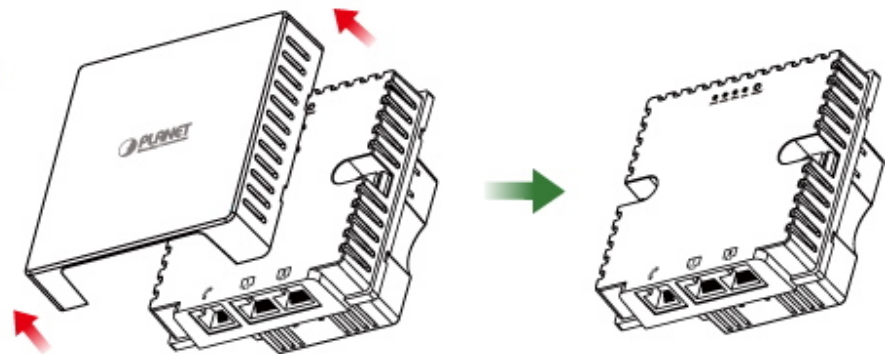

WAVE 1
SU-MIMO
 Serving one user at a time

WAVE 2
MU-MIMO
 Serving multiple users simultaneously

WDAP-W1200E Data Transmission Rates **1200Mbps**

Wi-Fi Hotel Networking

PLANET NMS Controller

(86 x 86mm box not included)

2.4GHz 802.11n 5GHz 802.11ac

Easily remove cover

to see LED indicators for port connection statuses.

 [Ostatní download](#)