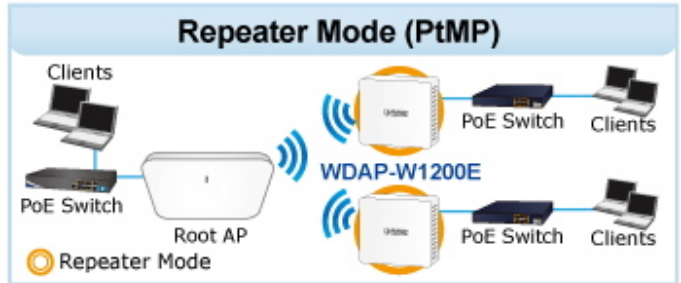

WAVE 1
SU-MIMO
 Serving one user at a time

WAVE 2
MU-MIMO
 Serving multiple users simultaneously

WDAP-W1200E Data Transmission Rates **1200Mbps**

Wi-Fi Hotel Networking

PLANET NMS Controller

(86 x 86mm box not included)

2.4GHz 802.11n 5GHz 802.11ac

Easily remove cover

to see LED indicators for port connection statuses.

 [Ostatní download](#)