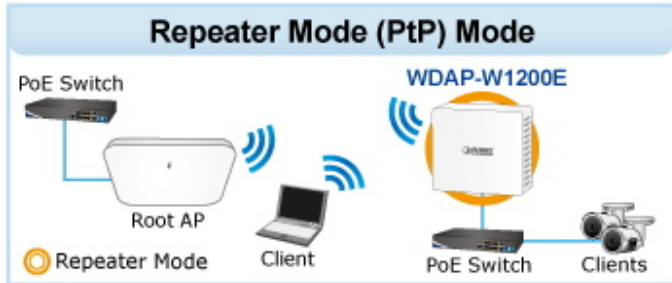

WAVE 1
SU-MIMO
 Serving one user at a time

WAVE 2
MU-MIMO
 Serving multiple users simultaneously

WDAP-W1200E Data Transmission Rates **1200Mbps**

Wi-Fi Hotel Networking

PLANET NMS Controller

(86 x 86mm box not included)

2.4GHz 802.11n 5GHz 802.11ac

Easily remove cover

to see LED indicators for port connection statuses.

 [Ostatní download](#)