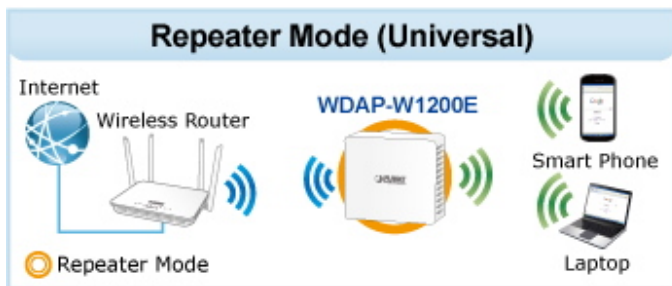

WAVE 1
SU-MIMO
 Serving one user at a time

WAVE 2
MU-MIMO
 Serving multiple users simultaneously

WDAP-W1200E Data Transmission Rates **1200Mbps**

Wi-Fi Hotel Networking

PLANET NMS Controller

(86 x 86mm box not included)