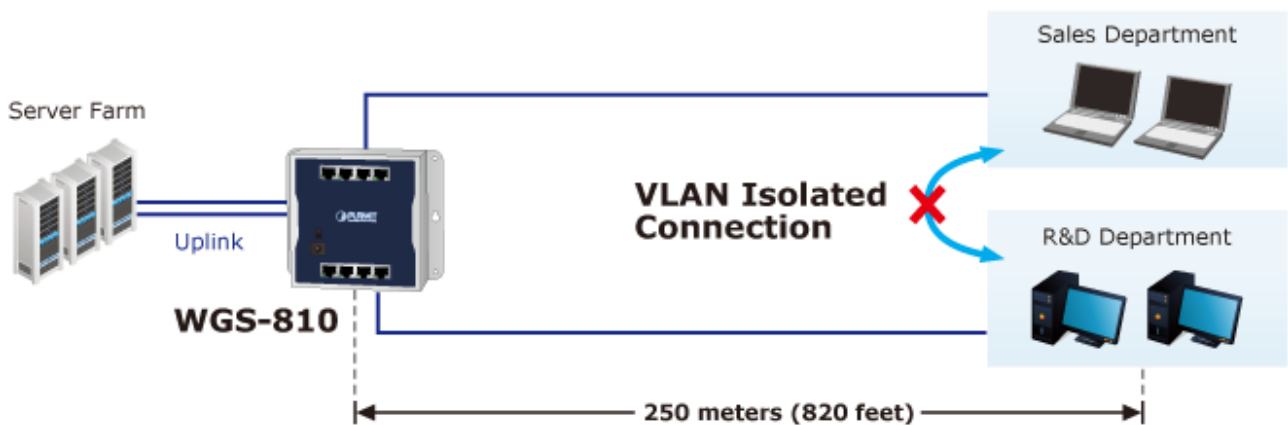

Extend Mode with Distance Extension & VLAN Isolation