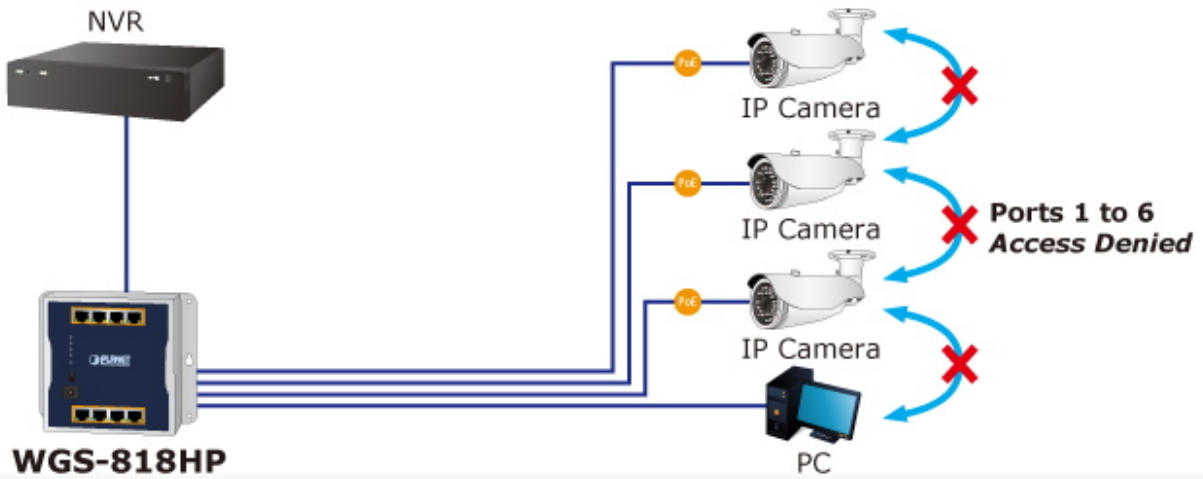

[Datasheet \(en\)](#)

Standard Mode (default)

VLAN Isolation Mode

- DC — Power Line (DC)
- 1000BASE-T UTP
- PoE — 1000BASE-T UTP with PoE

Extend Mode

- PoE — 10BASE-T UTP with PoE

PoE Power Usage **120W**