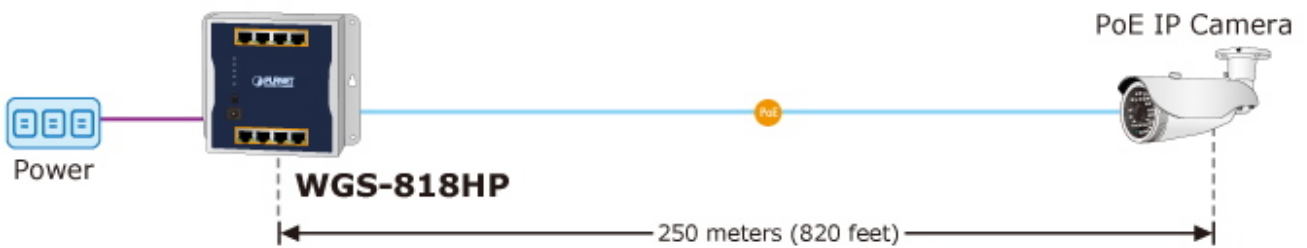

[Datasheet \(en\)](#)

Standard Mode (default)

VLAN Isolation Mode

- DC — Power Line (DC)
- 1000BASE-T UTP
- PoE — 1000BASE-T UTP with PoE

Extend Mode

- PoE — 10BASE-T UTP with PoE

PoE Power Usage **120W**