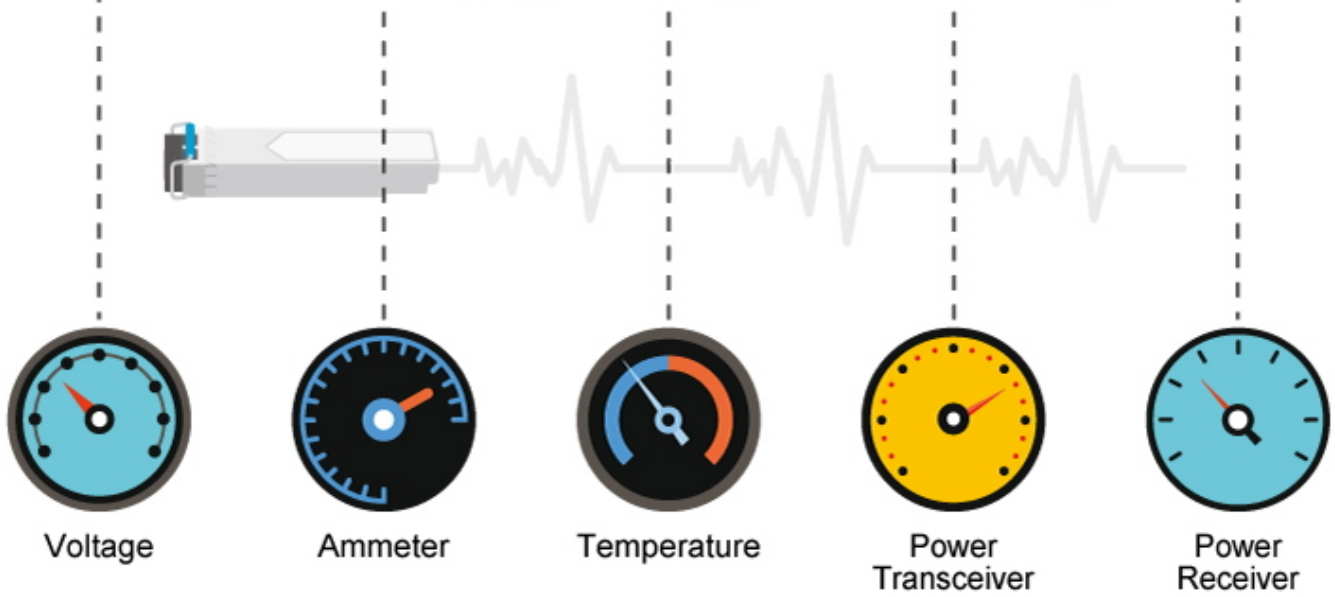

## Remote Link Normal

## Remote Link Broken

• SFP DDM (Digital Diagnostic Monitor) •