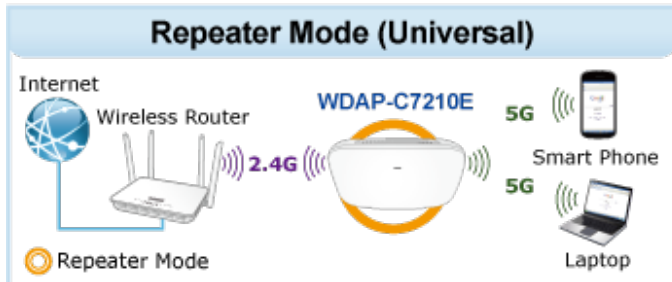

Multi-SSID + VLAN + Fast Roaming

(((2.4GHz 802.11n))) (((5GHz 802.11ac)))