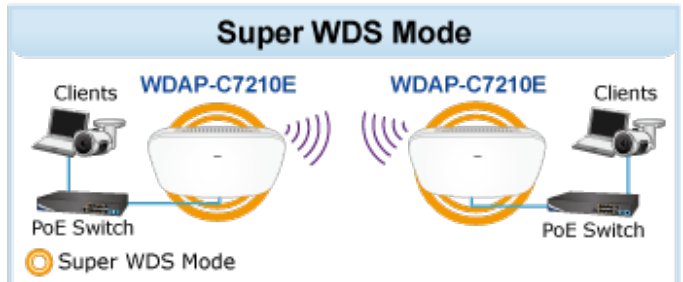

Multi-SSID + VLAN + Fast Roaming

(((2.4GHz 802.11n))) (((5GHz 802.11ac)))