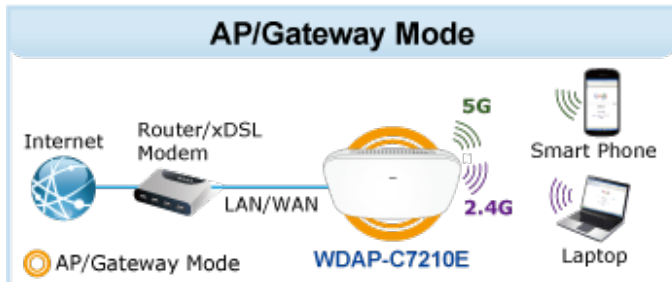

Multi-SSID + VLAN + Fast Roaming

(((2.4GHz 802.11n))) (((5GHz 802.11ac)))