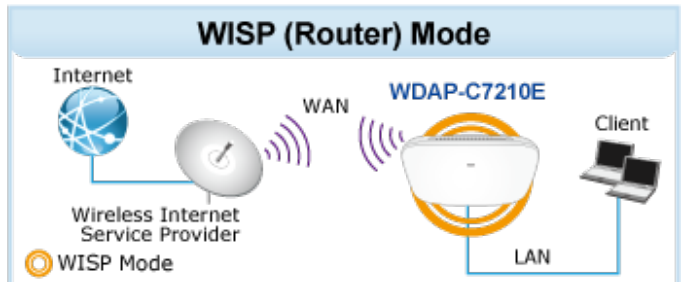

Multi-SSID + VLAN + Fast Roaming

(((2.4GHz 802.11n))) (((5GHz 802.11ac)))